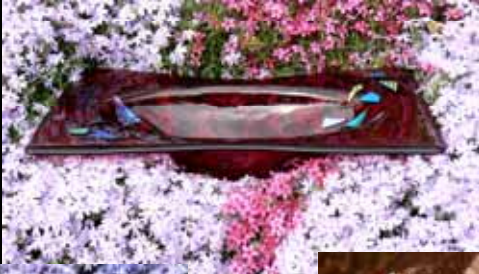

ART SHOW COLONIAL BEACH

Spring – Summer 2007

Westmoreland Furniture – 108 Hawthorn Ave

Opening Reception 2nd Friday of the month 6:00-8:00pm & Saturday 12:30-4:00pm

*May 11th – June 5th
Jeanne Marie
Featured Artist
Kiln-formed Glass & more*